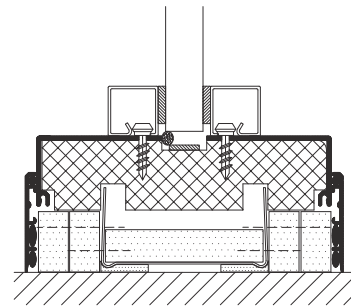

Floor connection