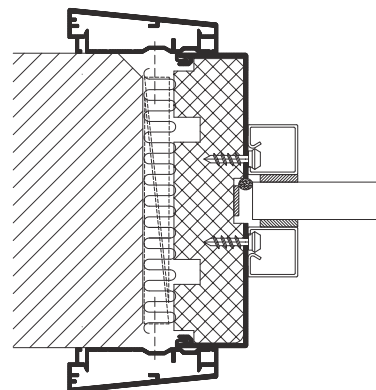

## Details for DEKO BK

Ceiling connection

Floor connection

Glass joint - single glazed

Glass joint - double glazed with venetian blinds

Door/glass joint

Abutment with aluminium architrave type ASIF

For more detailed drawings, technical information, and project examples, see [www.dekobk.com](http://www.dekobk.com)