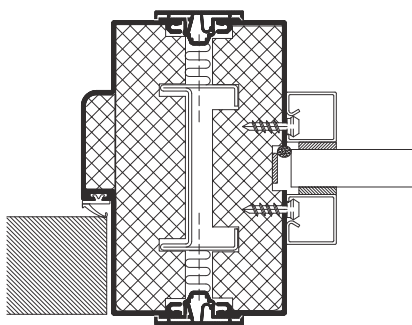

## Details for DEKO BK

Ceiling connection

Floor connection

Glass joint - single glazed

Glass joint - double glazed with venetian blinds

Door/glass joint

Abutment with aluminium architrave type ASIF

For more detailed drawings, technical information, and project examples, see [www.dekobk.com](http://www.dekobk.com)