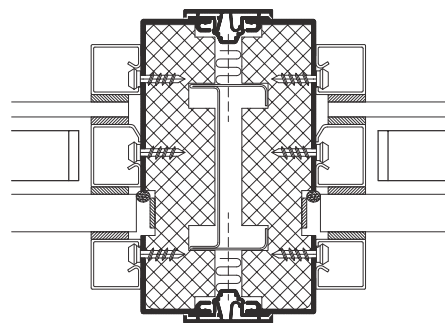

## Details for DEKO BK

Ceiling connection

Floor connection

Glass joint - single glazed

Glass joint - double glazed with venetian blinds

Door/glass joint

Abutment with aluminium architrave type ASIF

For more detailed drawings, technical information, and project examples, see [www.dekobk.com](http://www.dekobk.com)