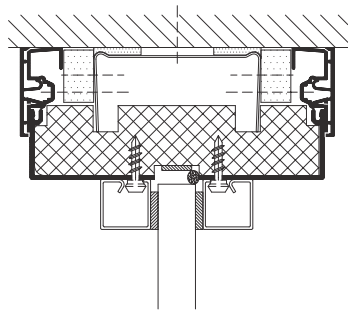

Details for DEKO BK

Ceiling connection