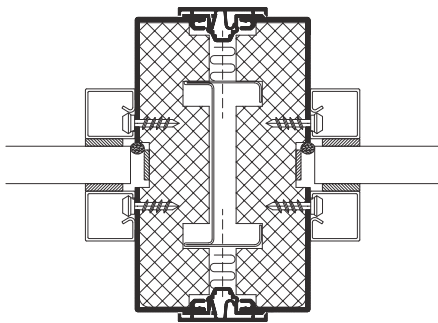

Glass joint - single glazed